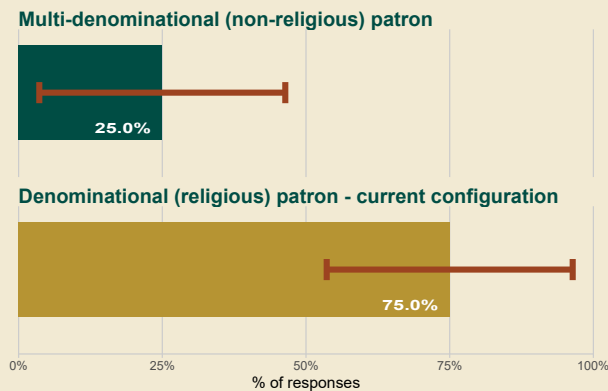

Patronage / ethos preference