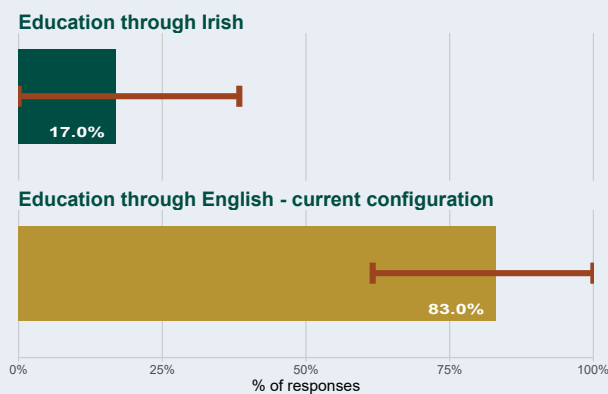

Language preference

School Response Rate

43%

12 out of 28 households

Overall School Margin of Error

Preferences will be $\pm 21.4\%$

(indicated by red bar)